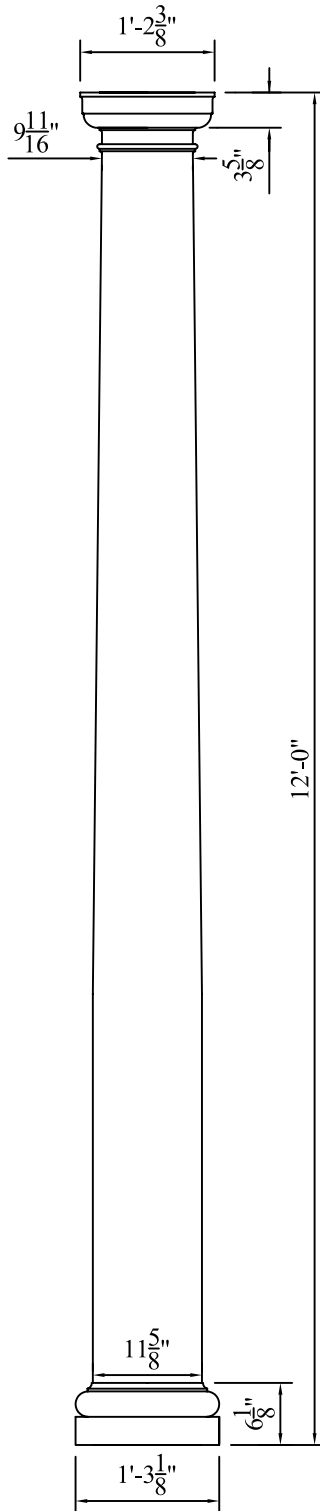

CUSTOMER SIGNATURE:

DATE:

WORTHINGTON
YOUR ONLY SOURCE FOR FINE ARCHITECTURAL DETAILS

10175 FORTUNE PARKWAY, SUITE 502
JACKSONVILLE, FL 32256
PHONE: 1 - 800 - 872 - 1608 OR 904 - 281 - 1485
FAX: 904 - 281 - 1488 WorthingtonMillwork.com

DWG TITLE: 12" x 12'-0" ROUND TAPERED WORTHINGTONCAST PLAIN
COLUMN WITH TUSCAN CAPITAL AND TUSCAN BASE

PRODUCT NO: 11212PLTUSTUS

DATE: 28-08-07

DRAWN BY: RZ

DIM. TOLERANCE: N.A.

SCALE: 1"=1"

ALL RIGHTS RESERVED. THIS DRAWING IS THE PROPERTY OF WORTHINGTON GROUP, LTD. AND MAY BE USED ONLY IN CONJUNCTION WITH CONSTRUCTION PROJECTS UTILIZING WORTHINGTON GROUP, LTD. PRODUCTS. THIS DETAIL MAY NOT APPLY TO ALL CONDITIONS OR CONSTRUCTION SITUATIONS. FOR NON-TYPICAL CONDITIONS, CONSULT WORTHINGTON GROUP LTD