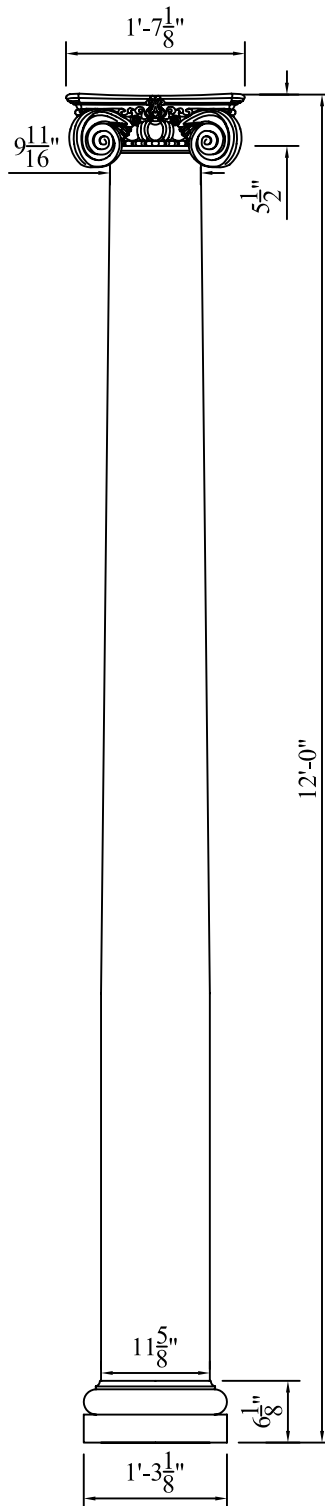

CUSTOMER SIGNATURE:

DATE:

WORTHINGTON
YOUR ONLY SOURCE FOR FINE ARCHITECTURAL DETAILS

10175 FORTUNE PARKWAY, SUITE 502
JACKSONVILLE, FL 32256
PHONE: 1 - 800 - 872 - 1608 OR 904 - 281 - 1485
FAX: 904 - 281 - 1488 WorthingtonMillwork.com

DWG TITLE: 12" x 12'-0" ROUND TAPERED WORTHINGTONCAST PLAIN
COLUMN WITH SCAMOZZI CAPITAL AND TUSCAN BASE

PRODUCT NO: 11212PLSCTUS

DATE: 28-08-07

DRAWN BY: RZ

DIM. TOLERANCE: N.A.

SCALE: 1"=1"

ALL RIGHTS RESERVED. THIS DRAWING IS THE PROPERTY OF WORTHINGTON GROUP, LTD. AND MAY BE USED ONLY IN CONJUNCTION WITH CONSTRUCTION PROJECTS UTILIZING WORTHINGTON GROUP, LTD. PRODUCTS. THIS DETAIL MAY NOT APPLY TO ALL CONDITIONS OR CONSTRUCTION SITUATIONS. FOR NON-TYPICAL CONDITIONS, CONSULT WORTHINGTON GROUP LTD