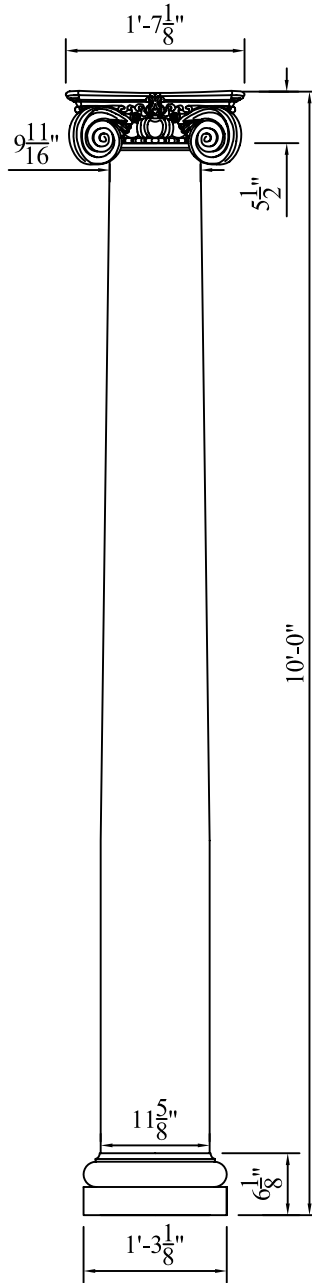

CUSTOMER SIGNATURE:

DATE:

WORTHINGTON
YOUR ONLY SOURCE FOR FINE ARCHITECTURAL DETAILS

10175 FORTUNE PARKWAY, SUITE 502
JACKSONVILLE, FL 32256
PHONE: 1 - 800 - 872 - 1608 OR 904 - 281 - 1485
FAX: 904 - 281 - 1488 WorthingtonMillwork.com

DWG TITLE: 12" x 10'-0" ROUND TAPERED WORTHINGTONCAST PLAIN
COLUMN WITH SCAMOZZI CAPITAL AND TUSCAN BASE

PRODUCT NO: 11210PLSCTUS

DATE: 28-08-07

DRAWN BY: RZ

DIM. TOLERANCE: N.A.

SCALE: 1"=1"

ALL RIGHTS RESERVED. THIS DRAWING IS THE PROPERTY OF WORTHINGTON GROUP, LTD. AND MAY BE USED ONLY IN CONJUNCTION WITH CONSTRUCTION PROJECTS UTILIZING WORTHINGTON GROUP, LTD. PRODUCTS. THIS DETAIL MAY NOT APPLY TO ALL CONDITIONS OR CONSTRUCTION SITUATIONS. FOR NON-TYPICAL CONDITIONS, CONSULT WORTHINGTON GROUP LTD