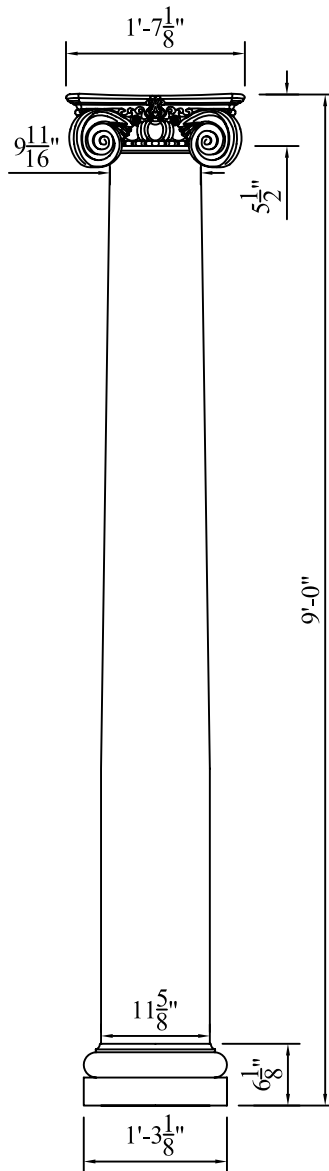

CUSTOMER SIGNATURE:

DATE:

WORTHINGTON
YOUR ONLY SOURCE FOR FINE ARCHITECTURAL DETAILS

10175 FORTUNE PARKWAY, SUITE 502
JACKSONVILLE, FL 32256
PHONE: 1 - 800 - 872 - 1608 OR 904 - 281 - 1485
FAX: 904 - 281 - 1488 WorthingtonMillwork.com

DWG TITLE: 12" x 9'-0" ROUND TAPERED WORTHINGTONCAST PLAIN
COLUMN WITH SCAMOZZI CAPITAL AND TUSCAN BASE

PRODUCT NO: 11209PLSCTUS

DATE: 28-08-07

DRAWN BY: RZ

DIM. TOLERANCE: N.A.

SCALE: 1"=1"

ALL RIGHTS RESERVED. THIS DRAWING IS THE PROPERTY OF WORTHINGTON GROUP, LTD. AND MAY BE USED ONLY IN CONJUNCTION WITH CONSTRUCTION PROJECTS UTILIZING WORTHINGTON GROUP, LTD. PRODUCTS. THIS DETAIL MAY NOT APPLY TO ALL CONDITIONS OR CONSTRUCTION SITUATIONS. FOR NON-TYPICAL CONDITIONS, CONSULT WORTHINGTON GROUP LTD