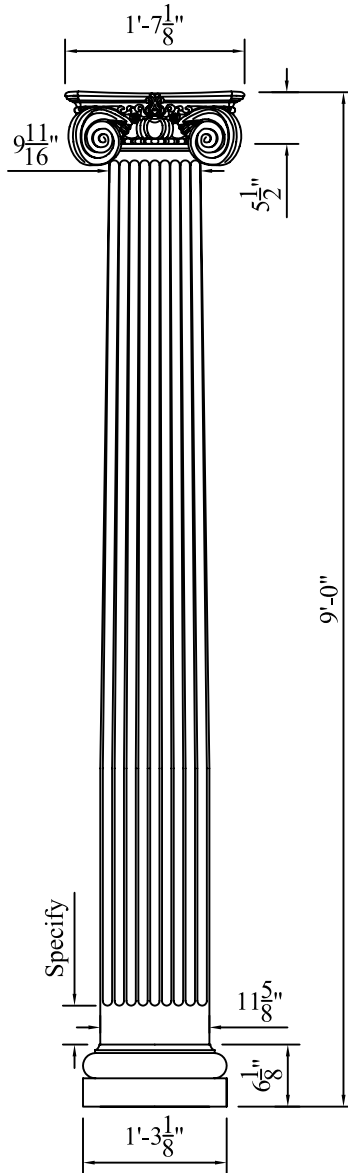

CUSTOMER SIGNATURE:

DATE:

WORTHINGTON
YOUR ONLY SOURCE FOR FINE ARCHITECTURAL DETAILS

10175 FORTUNE PARKWAY, SUITE 502
JACKSONVILLE, FL 32256
PHONE: 1 - 800 - 872 - 1608 OR 904 - 281 - 1485
FAX: 904 - 281 - 1488 WorthingtonMillwork.com

DWG TITLE: 12" x 9'-0" ROUND TAPERED WORTHINGTONCAST FLUTED COLUMN WITH SCAMOZZI CAPITAL AND TUSCAN BASE

PRODUCT NO: 11209FLSCTUS

DATE: 28-08-07

DRAWN BY: RZ

DIM. TOLERANCE: N.A.

SCALE: 1"=1"

ALL RIGHTS RESERVED. THIS DRAWING IS THE PROPERTY OF WORTHINGTON GROUP, LTD. AND MAY BE USED ONLY IN CONJUNCTION WITH CONSTRUCTION PROJECTS UTILIZING WORTHINGTON GROUP, LTD. PRODUCTS. THIS DETAIL MAY NOT APPLY TO ALL CONDITIONS OR CONSTRUCTION SITUATIONS. FOR NON-TYPICAL CONDITIONS, CONSULT WORTHINGTON GROUP LTD