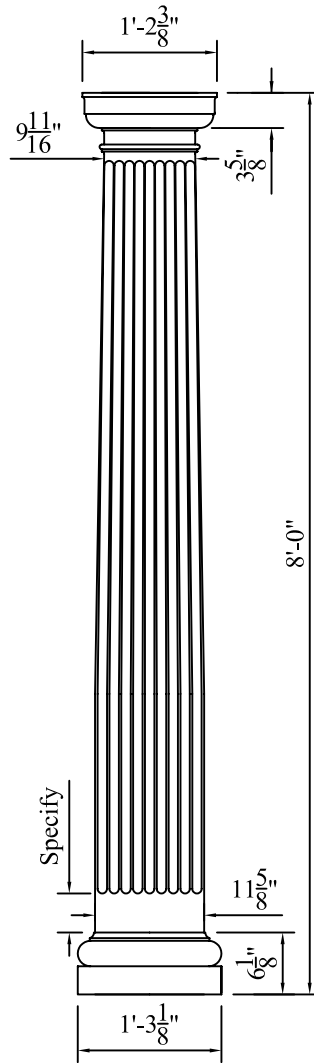

CUSTOMER SIGNATURE:

DATE:

WORTHINGTON
YOUR ONLY SOURCE FOR FINE ARCHITECTURAL DETAILS

10175 FORTUNE PARKWAY, SUITE 502
JACKSONVILLE, FL 32256
PHONE: 1 - 800 - 872 - 1608 OR 904 - 281 - 1485
FAX: 904 - 281 - 1488 WorthingtonMillwork.com

DWG TITLE: 12" x 8'-0" ROUND TAPERED WORTHINGTONCAST FLUTED COLUMN WITH TUSCAN CAPITAL AND TUSCAN BASE

PRODUCT NO: 11208FLTUSTUS

DATE: 28-08-07

DRAWN BY: RZ

DIM. TOLERANCE: N.A.

SCALE: 1"=1"

ALL RIGHTS RESERVED. THIS DRAWING IS THE PROPERTY OF WORTHINGTON GROUP, LTD. AND MAY BE USED ONLY IN CONJUNCTION WITH CONSTRUCTION PROJECTS UTILIZING WORTHINGTON GROUP, LTD. PRODUCTS. THIS DETAIL MAY NOT APPLY TO ALL CONDITIONS OR CONSTRUCTION SITUATIONS. FOR NON-TYPICAL CONDITIONS, CONSULT WORTHINGTON GROUP LTD