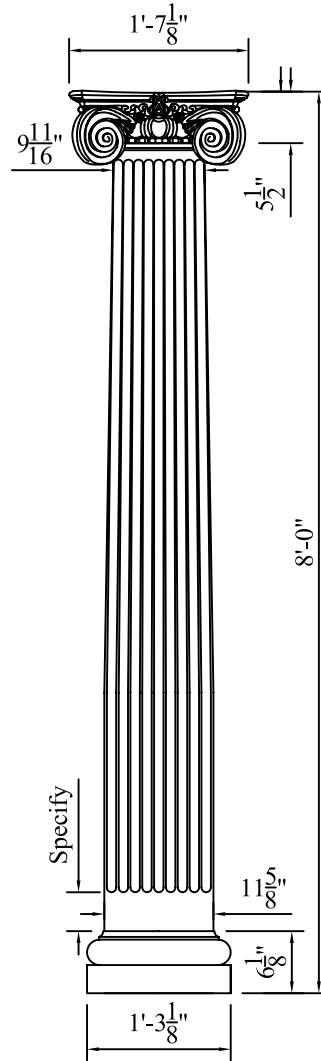

CUSTOMER SIGNATURE:

DATE:

WORTHINGTON
YOUR ONLY SOURCE FOR FINE ARCHITECTURAL DETAILS

10175 FORTUNE PARKWAY, SUITE 502
JACKSONVILLE, FL 32256
PHONE: 1 - 800 - 872 - 1608 OR 904 - 281 - 1485
FAX: 904 - 281 - 1488 WorthingtonMillwork.com

DWG TITLE: 12" x 8'-0" ROUND TAPERED WORTHINGTONCAST FLUTED COLUMN WITH SCAMOZZI CAPITAL AND TUSCAN BASE

PRODUCT NO: 11208FLSCTUS

DATE: 28-08-07

DRAWN BY: RZ

DIM. TOLERANCE: N.A.

SCALE: 1"=1"

ALL RIGHTS RESERVED. THIS DRAWING IS THE PROPERTY OF WORTHINGTON GROUP, LTD. AND MAY BE USED ONLY IN CONJUNCTION WITH CONSTRUCTION PROJECTS UTILIZING WORTHINGTON GROUP, LTD. PRODUCTS. THIS DETAIL MAY NOT APPLY TO ALL CONDITIONS OR CONSTRUCTION SITUATIONS. FOR NON-TYPICAL CONDITIONS, CONSULT WORTHINGTON GROUP LTD