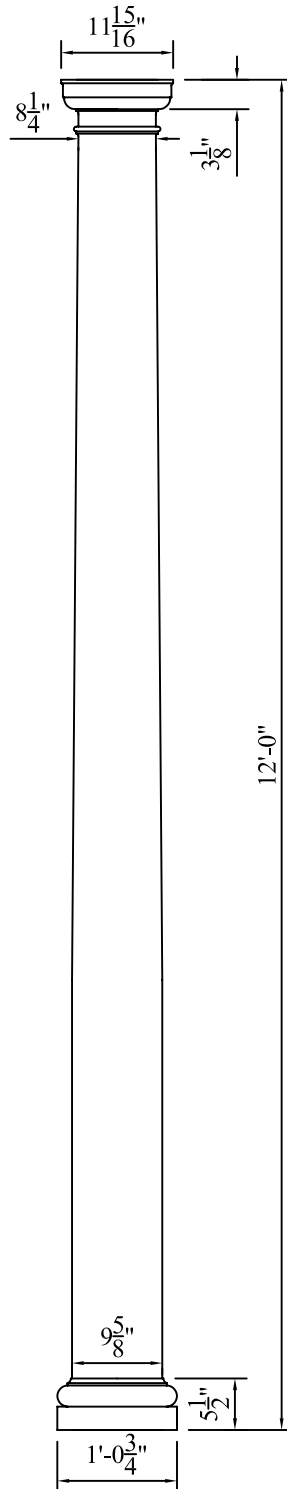

CUSTOMER SIGNATURE:

DATE:

WORTHINGTON
YOUR ONLY SOURCE FOR FINE ARCHITECTURAL DETAILS

10175 FORTUNE PARKWAY, SUITE 502
JACKSONVILLE, FL 32256
PHONE: 1 - 800 - 872 - 1608 OR 904 - 281 - 1485
FAX: 904 - 281 - 1488 WorthingtonMillwork.com

DWG TITLE: 10" x 12'-0" ROUND TAPERED WORTHINGTONCAST PLAIN
COLUMN WITH TUSCAN CAPITAL AND TUSCAN BASE

PRODUCT NO: 11012PLTUSTUS

DATE: 28-08-07

DRAWN BY: RZ

DIM. TOLERANCE: N.A.

SCALE: 1"=1"

ALL RIGHTS RESERVED. THIS DRAWING IS THE PROPERTY OF WORTHINGTON GROUP, LTD. AND MAY BE USED ONLY IN CONJUNCTION WITH CONSTRUCTION PROJECTS UTILIZING WORTHINGTON GROUP, LTD. PRODUCTS. THIS DETAIL MAY NOT APPLY TO ALL CONDITIONS OR CONSTRUCTION SITUATIONS. FOR NON-TYPICAL CONDITIONS, CONSULT WORTHINGTON GROUP LTD