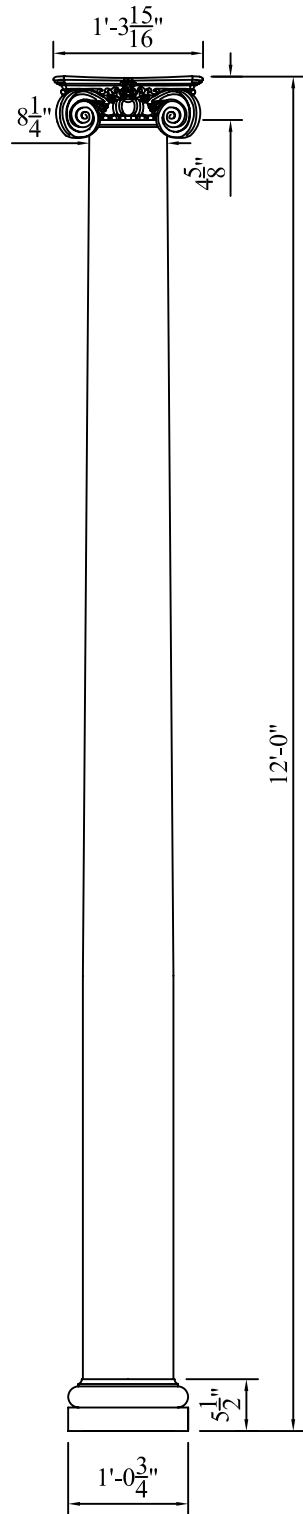

CUSTOMER SIGNATURE:

DATE:

WORTHINGTON
YOUR ONLY SOURCE FOR FINE ARCHITECTURAL DETAILS

10175 FORTUNE PARKWAY, SUITE 502
JACKSONVILLE, FL 32256
PHONE: 1 - 800 - 872 - 1608 OR 904 - 281 - 1485
FAX: 904 - 281 - 1488 WorthingtonMillwork.com

DWG TITLE: 10" x 12'-0" ROUND TAPERED WORTHINGTONCAST PLAIN
COLUMN WITH SCAMOZZI CAPITAL AND TUSCAN BASE

PRODUCT NO: 11012PLSCTUS

DATE: 28-08-07

DRAWN BY: RZ

DIM. TOLERANCE: N.A.

SCALE: 1"=1"

ALL RIGHTS RESERVED. THIS DRAWING IS THE PROPERTY OF WORTHINGTON GROUP, LTD. AND MAY BE USED ONLY IN CONJUNCTION WITH CONSTRUCTION PROJECTS UTILIZING WORTHINGTON GROUP, LTD. PRODUCTS. THIS DETAIL MAY NOT APPLY TO ALL CONDITIONS OR CONSTRUCTION SITUATIONS. FOR NON-TYPICAL CONDITIONS, CONSULT WORTHINGTON GROUP LTD