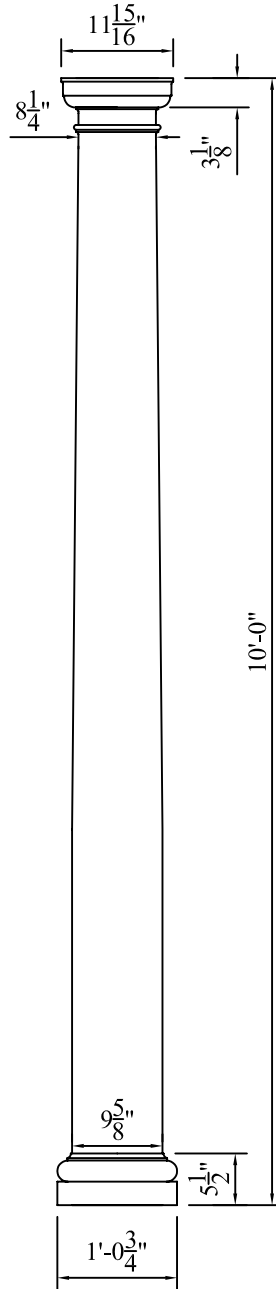

CUSTOMER SIGNATURE:

DATE:

WORTHINGTON
YOUR ONLY SOURCE FOR FINE ARCHITECTURAL DETAILS

10175 FORTUNE PARKWAY, SUITE 502
JACKSONVILLE, FL 32256
PHONE: 1 - 800 - 872 - 1608 OR 904 - 281 - 1485
FAX: 904 - 281 - 1488 WorthingtonMillwork.com

DWG TITLE: 10" x 10'-0" ROUND TAPERED WORTHINGTONCAST PLAIN
COLUMN WITH TUSCAN CAPITAL AND TUSCAN BASE

PRODUCT NO: 11010PLTUSTUS

DATE: 28-08-07

DRAWN BY: RZ

DIM. TOLERANCE: N.A.

SCALE: 1"=1"

ALL RIGHTS RESERVED. THIS DRAWING IS THE PROPERTY OF WORTHINGTON GROUP, LTD. AND MAY BE USED ONLY IN CONJUNCTION WITH CONSTRUCTION PROJECTS UTILIZING WORTHINGTON GROUP, LTD. PRODUCTS. THIS DETAIL MAY NOT APPLY TO ALL CONDITIONS OR CONSTRUCTION SITUATIONS. FOR NON-TYPICAL CONDITIONS, CONSULT WORTHINGTON GROUP LTD