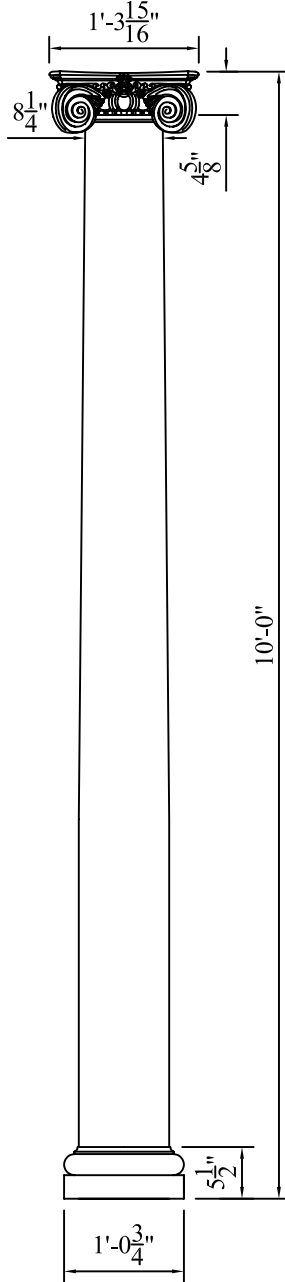

CUSTOMER SIGNATURE:

DATE:

WORTHINGTON
YOUR ONLY SOURCE FOR FINE ARCHITECTURAL DETAILS

10175 FORTUNE PARKWAY, SUITE 502
JACKSONVILLE, FL 32256
PHONE: 1 - 800 - 872 - 1608 OR 904 - 281 - 1485
FAX: 904 - 281 - 1488 WorthingtonMillwork.com

DWG TITLE: 10" x 10'-0" ROUND TAPERED WORTHINGTONCAST PLAIN
COLUMN WITH SCAMOZZI CAPITAL AND TUSCAN BASE

PRODUCT NO: 11010PLSCTUS

DATE: 28-08-07

DRAWN BY: RZ

DIM. TOLERANCE: N.A.

SCALE: 1"=1"

ALL RIGHTS RESERVED. THIS DRAWING IS THE PROPERTY OF WORTHINGTON GROUP, LTD. AND MAY BE USED ONLY IN CONJUNCTION WITH CONSTRUCTION PROJECTS UTILIZING WORTHINGTON GROUP, LTD. PRODUCTS. THIS DETAIL MAY NOT APPLY TO ALL CONDITIONS OR CONSTRUCTION SITUATIONS. FOR NON-TYPICAL CONDITIONS, CONSULT WORTHINGTON GROUP LTD