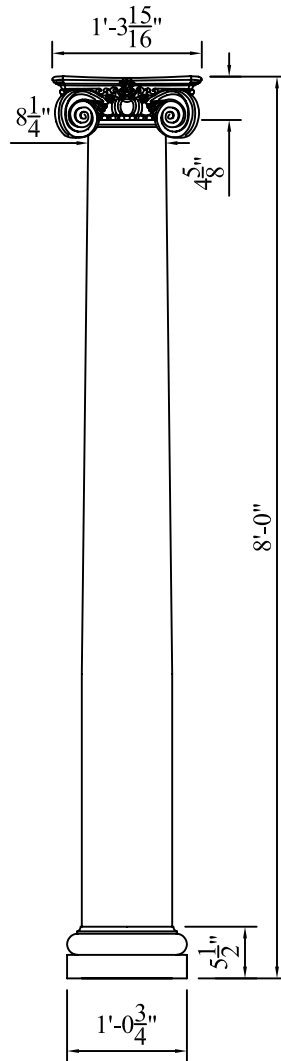

CUSTOMER SIGNATURE:

DATE:

WORTHINGTON
YOUR ONLY SOURCE FOR FINE ARCHITECTURAL DETAILS

10175 FORTUNE PARKWAY, SUITE 502
JACKSONVILLE, FL 32256
PHONE: 1 - 800 - 872 - 1608 OR 904 - 281 - 1485
FAX: 904 - 281 - 1488 WorthingtonMillwork.com

DWG TITLE: 10" x 8'-0" ROUND TAPERED WORTHINGTONCAST PLAIN
COLUMN WITH SCAMOZZI CAPITAL AND TUSCAN BASE

PRODUCT NO: 11008PLSCTUS

DATE: 28-08-07

DRAWN BY: RZ

DIM. TOLERANCE: N.A.

SCALE: 1"=1"

ALL RIGHTS RESERVED. THIS DRAWING IS THE PROPERTY OF WORTHINGTON GROUP, LTD. AND MAY BE USED ONLY IN CONJUNCTION WITH CONSTRUCTION PROJECTS UTILIZING WORTHINGTON GROUP, LTD. PRODUCTS. THIS DETAIL MAY NOT APPLY TO ALL CONDITIONS OR CONSTRUCTION SITUATIONS. FOR NON-TYPICAL CONDITIONS, CONSULT WORTHINGTON GROUP LTD