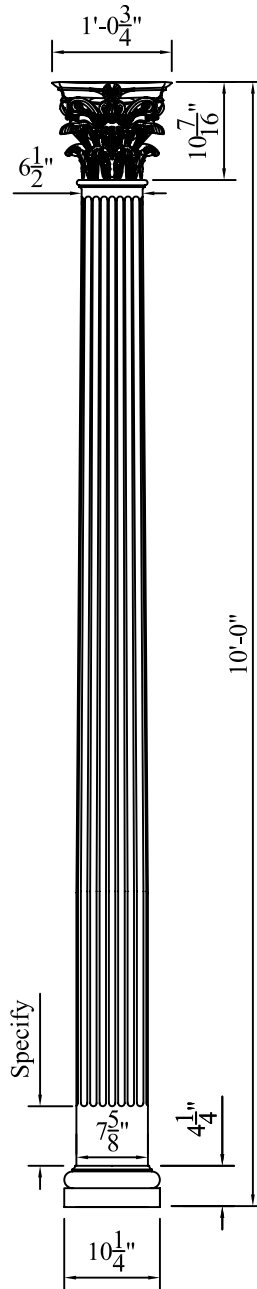

CUSTOMER SIGNATURE:

DATE:

**WORTHINGTON**  
YOUR ONLY SOURCE FOR FINE ARCHITECTURAL DETAILS

10175 FORTUNE PARKWAY, SUITE 502  
JACKSONVILLE, FL 32256  
PHONE: 1 - 800 - 872 - 1608 OR 904 - 281 - 1485  
FAX: 904 - 281 - 1488 [WorthingtonMillwork.com](http://WorthingtonMillwork.com)

DWG TITLE: 8" x 10'-0" ROUND TAPERED WORTHINGTONCAST FLUTED COLUMN WITH ROMAN CORINTHIAN CAPITAL AND TUSCAN BASE

PRODUCT NO: 10810FLRCTUS

DATE: 28-08-07

DRAWN BY: RZ

DIM. TOLERANCE: N.A.

SCALE: 1"=1"

ALL RIGHTS RESERVED. THIS DRAWING IS THE PROPERTY OF WORTHINGTON GROUP, LTD. AND MAY BE USED ONLY IN CONJUNCTION WITH CONSTRUCTION PROJECTS UTILIZING WORTHINGTON GROUP, LTD. PRODUCTS. THIS DETAIL MAY NOT APPLY TO ALL CONDITIONS OR CONSTRUCTION SITUATIONS. FOR NON-TYPICAL CONDITIONS, CONSULT WORTHINGTON GROUP LTD