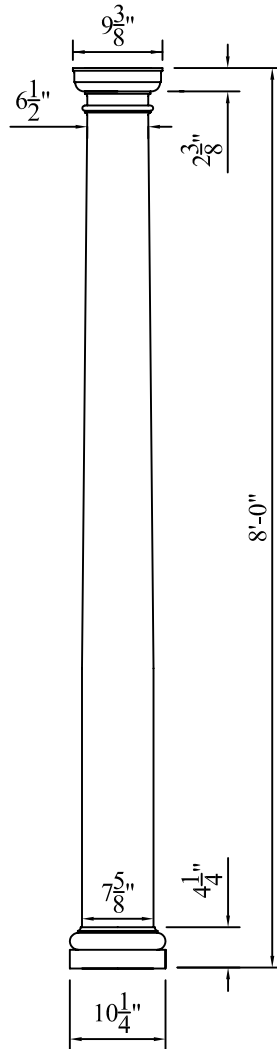

CUSTOMER SIGNATURE:

DATE:

WORTHINGTON
YOUR ONLY SOURCE FOR FINE ARCHITECTURAL DETAILS

10175 FORTUNE PARKWAY, SUITE 502
JACKSONVILLE, FL 32256
PHONE: 1 - 800 - 872 - 1608 OR 904 - 281 - 1485
FAX: 904 - 281 - 1488 WorthingtonMillwork.com

DWG TITLE: 8" x 8'-0" ROUND TAPERED WORTHINGTONCAST PLAIN
COLUMN WITH TUSCAN CAPITAL AND TUSCAN BASE

PRODUCT NO: 10808PLTUSTUS

DATE: 28-08-07

DRAWN BY: RZ

DIM. TOLERANCE: N.A.

SCALE: 1"=1"

ALL RIGHTS RESERVED. THIS DRAWING IS THE PROPERTY OF WORTHINGTON GROUP, LTD. AND MAY BE USED ONLY IN CONJUNCTION WITH CONSTRUCTION PROJECTS UTILIZING WORTHINGTON GROUP, LTD. PRODUCTS. THIS DETAIL MAY NOT APPLY TO ALL CONDITIONS OR CONSTRUCTION SITUATIONS. FOR NON-TYPICAL CONDITIONS, CONSULT WORTHINGTON GROUP LTD