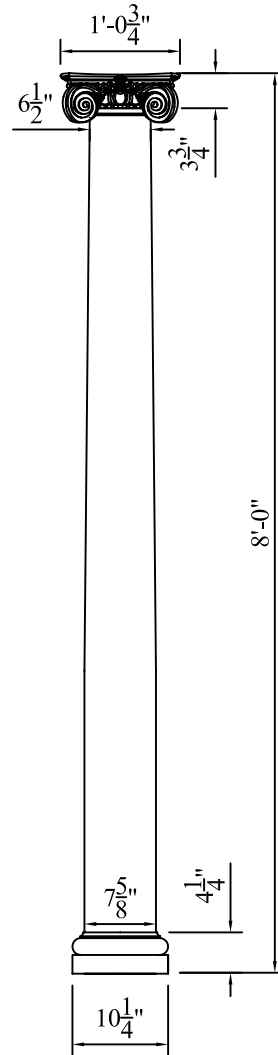

CUSTOMER SIGNATURE:

DATE:

WORTHINGTON
YOUR ONLY SOURCE FOR FINE ARCHITECTURAL DETAILS

10175 FORTUNE PARKWAY, SUITE 502
JACKSONVILLE, FL 32256
PHONE: 1 - 800 - 872 - 1608 OR 904 - 281 - 1485
FAX: 904 - 281 - 1488 WorthingtonMillwork.com

DWG TITLE: 8" x 8'-0" ROUND TAPERED WORTHINGTONCAST PLAIN
COLUMN WITH SCAMOZZI CAPITAL AND TUSCAN BASE

PRODUCT NO: 10808PLSCTUS

DATE: 28-08-07

DRAWN BY: RZ

DIM. TOLERANCE: N.A.

SCALE: 1"=1"

ALL RIGHTS RESERVED. THIS DRAWING IS THE PROPERTY OF WORTHINGTON GROUP, LTD. AND MAY BE USED ONLY IN CONJUNCTION WITH CONSTRUCTION PROJECTS UTILIZING WORTHINGTON GROUP, LTD. PRODUCTS. THIS DETAIL MAY NOT APPLY TO ALL CONDITIONS OR CONSTRUCTION SITUATIONS. FOR NON-TYPICAL CONDITIONS, CONSULT WORTHINGTON GROUP LTD