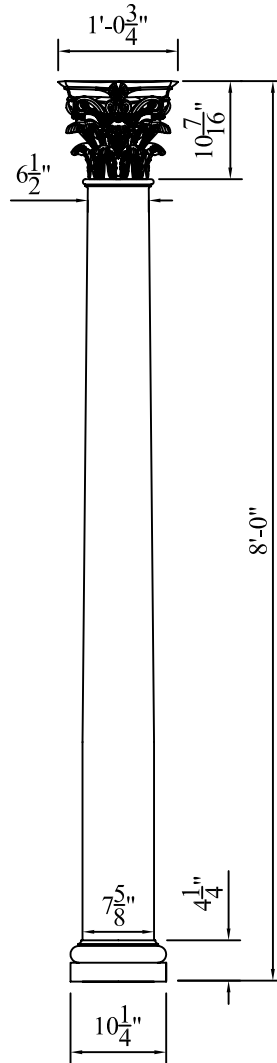

CUSTOMER SIGNATURE:

DATE:

WORTHINGTON
YOUR ONLY SOURCE FOR FINE ARCHITECTURAL DETAILS

10175 FORTUNE PARKWAY, SUITE 502
JACKSONVILLE, FL 32256
PHONE: 1 - 800 - 872 - 1608 OR 904 - 281 - 1485
FAX: 904 - 281 - 1488 WorthingtonMillwork.com

DWG TITLE: 8" x 8'-0" ROUND TAPERED WORTHINGTONCAST PLAIN
COLUMN WITH ROMAN CORINTHIAN CAPITAL AND TUSCAN BASE

PRODUCT NO: 10808PLRCTUS

DATE: 28-08-07

DRAWN BY: RZ

DIM. TOLERANCE: N.A.

SCALE: 1"=1"

ALL RIGHTS RESERVED. THIS DRAWING IS THE PROPERTY OF WORTHINGTON GROUP, LTD. AND MAY BE USED ONLY IN CONJUNCTION WITH CONSTRUCTION PROJECTS UTILIZING WORTHINGTON GROUP, LTD. PRODUCTS. THIS DETAIL MAY NOT APPLY TO ALL CONDITIONS OR CONSTRUCTION SITUATIONS. FOR NON-TYPICAL CONDITIONS, CONSULT WORTHINGTON GROUP LTD