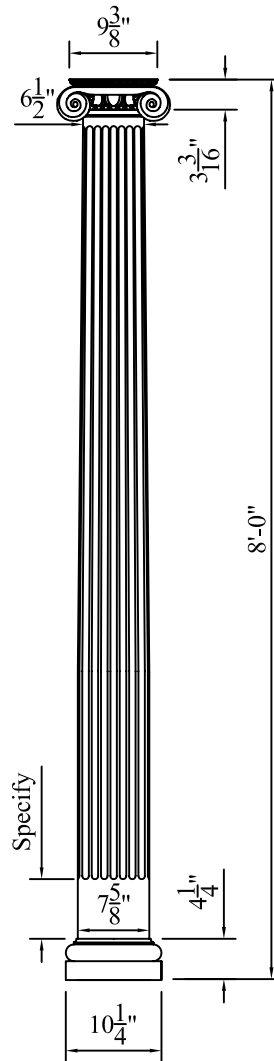

CUSTOMER SIGNATURE:

DATE:

WORTHINGTON
YOUR ONLY SOURCE FOR FINE ARCHITECTURAL DETAILS

10175 FORTUNE PARKWAY, SUITE 502
JACKSONVILLE, FL 32256
PHONE: 1 - 800 - 872 - 1608 OR 904 - 281 - 1485
FAX: 904 - 281 - 1488 WorthingtonMillwork.com

DWG TITLE: 8" x 8'-0" ROUND TAPERED WORTHINGTONCAST FLUTED COLUMN WITH ROMAN IONIC CAPITAL AND TUSCAN BASE

PRODUCT NO: 10808FLRITUS

DATE: 28-08-07

DRAWN BY: RZ

DIM. TOLERANCE: N.A.

SCALE: 1"=1"

ALL RIGHTS RESERVED. THIS DRAWING IS THE PROPERTY OF WORTHINGTON GROUP, LTD. AND MAY BE USED ONLY IN CONJUNCTION WITH CONSTRUCTION PROJECTS UTILIZING WORTHINGTON GROUP, LTD. PRODUCTS. THIS DETAIL MAY NOT APPLY TO ALL CONDITIONS OR CONSTRUCTION SITUATIONS. FOR NON-TYPICAL CONDITIONS, CONSULT WORTHINGTON GROUP LTD