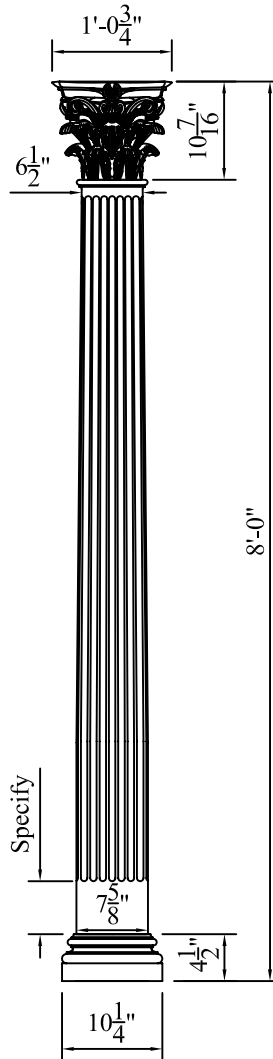

CUSTOMER SIGNATURE:

DATE:

WORTHINGTON
YOUR ONLY SOURCE FOR FINE ARCHITECTURAL DETAILS

10175 FORTUNE PARKWAY, SUITE 502
JACKSONVILLE, FL 32256
PHONE: 1 - 800 - 872 - 1608 OR 904 - 281 - 1485
FAX: 904 - 281 - 1488 WorthingtonMillwork.com

DWG TITLE: 8" x 8'-0" ROUND TAPERED WORTHINGTONCAST FLUTED COLUMN WITH ROMAN CORINTHIAN CAPITAL AND ATTIC BASE

PRODUCT NO: 10808FLRCATT

DATE: 28-08-07

DRAWN BY: RZ

DIM. TOLERANCE: N.A.

SCALE: 1"=1"

ALL RIGHTS RESERVED. THIS DRAWING IS THE PROPERTY OF WORTHINGTON GROUP, LTD. AND MAY BE USED ONLY IN CONJUNCTION WITH CONSTRUCTION PROJECTS UTILIZING WORTHINGTON GROUP, LTD. PRODUCTS. THIS DETAIL MAY NOT APPLY TO ALL CONDITIONS OR CONSTRUCTION SITUATIONS. FOR NON-TYPICAL CONDITIONS, CONSULT WORTHINGTON GROUP LTD